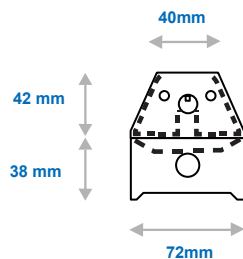

Front View: