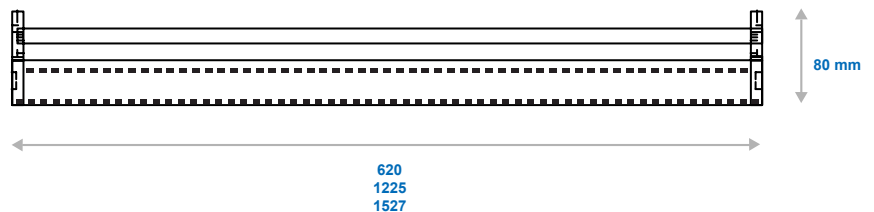

SURFACE MOUNT LUMINAIRES EPSILON N

Approximate Dimensions:

Width: 72 mm
Length: 11225 mm

General Data:

Construction:

Body	Cold Formed Sheet Metal with White Epoxy Powder Paint
Louvre	High-brightness Double Parabolic Aluminum Louvre
Lamp Holders	Positive Action Rota-lock
Ballast	Available with low loss Magnetic or high Efficiency Electronic
IP Rating	IP20

Typical

Applications:

Indoor lighting applications	Office's Schools Laboratories
-------------------------------------	-------------------------------------

Front View:

Side View:

Address: 4 Branch Road, Germiston 1401, P.O. Box 678, Germiston 1400

SURFACE MOUNT LUMINAIRES EPSILON N

Options:

- .../CCG (Magnetic Ballast)
- .../ECG (Electronic Ballast)
- .../ECG-DIM (Electronic Dimmable Ballast)
- .../ECG-EMG (Electronic Ballast with emergency back-up)
- .../W (Industrial Wing)
- .../WG (Wire Guard)

Product Information:

Product Code	LampWatt's	H (mm) Including Lamp holder	L (mm)	W (mm)	(Kg)
EP1-118	18W		620		1,3
EP1-218	2x 18W				1,4
EP1-136	36W		1225		2,1
EP1-236	2x 36W	80		72	2,7
EP1-158	58W		1527		2,7
EP1-258	2x 58W				3,7